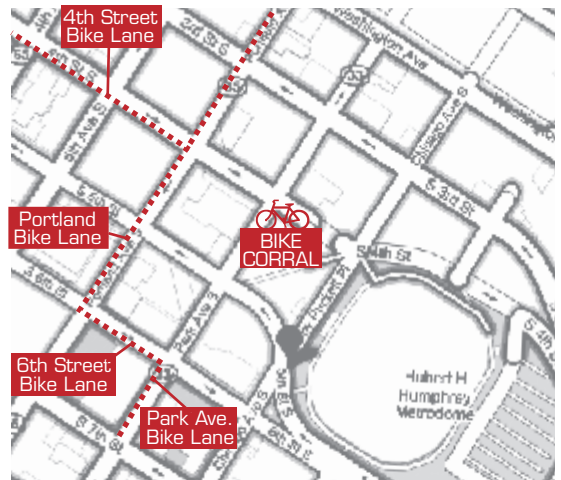

BIKE

to the TWINS GAME!

August 16, 2008 - 2:55 PM

- ▶ **FREE** bike parking
- ▶ **2 for 1** Minnesota Twins vs. Seattle Mariners tickets (\$20 value)
- ▶ Secure **BIKE CORRAL** located on the Metrodome Plaza
- ▶ **BIKE CORRAL** opens at 2 PM and will close a half hour after the game

VISIT **ABC-RAMPS.COM** FOR DETAILS!

For more information about bike commuting, visit bike2benefits.com and bikewalktwincities.com.

BIKE

to the TWINS GAME!

COMPLETE this form and redeem at the Metrodome Box Office to **RECEIVE** 2 for 1 Home Run Porch tickets (while ticket supplies last) to the Minnesota Twins vs. Seattle Mariners game (**August 16** at 2:55 PM).