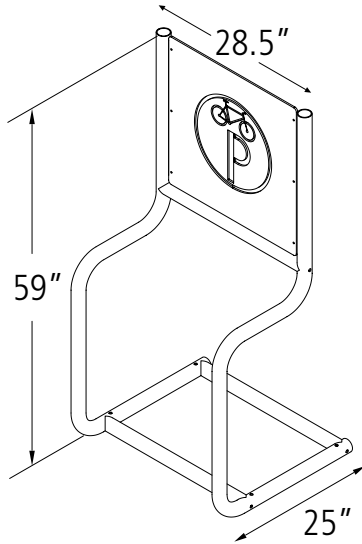

One removable, two-sided aluminum sign with your full color graphic is included in the cost of the rack. Additional signs may be ordered individually.

[www.dero.com](http://www.dero.com)

1.800.298.4915

Printed on recycled paper

**Product** Dero Ad Rack  
As manufactured by Dero Bike Racks

**Capacity** 4 Bikes

**Materials** 2" x 1/8" tube  
20 gauge aluminum sheet

**Finishes** An after fabrication hot dipped galvanized finish is our standard option. 250 TGIC powder coat colors, and a thermoplastic coating are also available as alternate options.