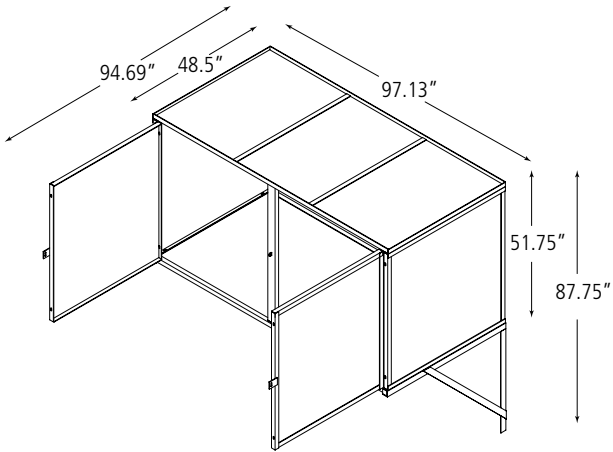

Printed on recycled paper

**Product**

Dero Park-n-Pak  
As manufactured by Dero Bike Racks

**Capacity**

2 Bikes

**Materials**

1.25" x 1.25" x 3/16" thick angle steel. 8 gauge 2" welded wire mesh. All hot-dipped galvanized after fabrication