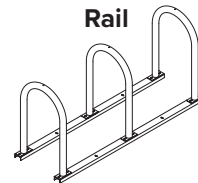

## Hoop Rack

The Hoop Rack is a proven design that provides high security and easy bike parking. The Hoop Rack uses thick pipe construction and the full radius of the bend makes the Hoop an attractive and functional bike rack. This bike rack can also be put on rails for mobility and is popular in bike corrals.

## MOUNT OPTIONS

**Surface**

**In-Ground**

Tamper-resistant fasteners available upon request

**Rail**

**OPTIONAL  
LEAN BAR**