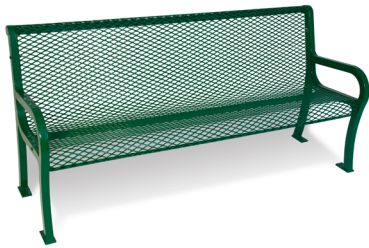

LEXINGTON BENCH

The Lexington Collection features our high-quality UltraCoat® thermoplastic coating. Not only is the collection durable, but it also offers the correct depth, height, and seat arm rests to meet ADA accessibility requirements. Complete the collection by adding a matching waste receptacle.

Cast aluminum frame, all stainless steel hardware.

OPTIONS

Color Options (Thermoplastic only)

Pattern Options

Perforated

Slat

Diamond

Wave

Fiesta

Lengths

4'

6'

8'