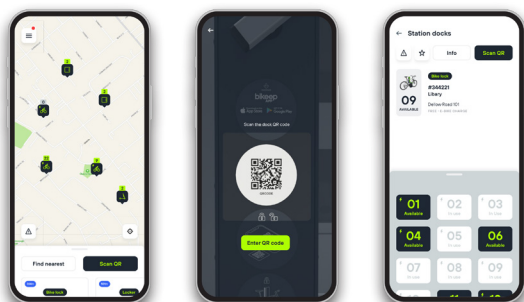

DERO
A PLAYCORE Company

Smart **Bike Locker**

Powered by **bikeep**

The Smart Bike Locker powered by Bikeep is about more than just security – it's a reflection of our dedication to a smarter, more connected future. With easy smartphone access for users and a robust console for administrators, our app-operated locker does away with lost keys and passcodes to create a seamless, intuitive bike parking experience. Add optional charging ports to let e-bike riders begin every trip with full power.

Easy access through the Bikeeep smartphone app

Smartphone Access for Cyclists

The app enables cyclists to join and use the full potential of the integrated network. Cyclists can conveniently plan commutes and reserve their parking spots ahead of time. Through the easy-to-use Bikeeep app, responsive customer support is at the cyclists' fingertips.

Advanced Console for Admins

Bikeeep's Console gathers real-time and statistical information about locations, parking usage, and cyclists. It allows you (the operator) to remotely manage access, including lock/unlock, payment options, and surveillance.