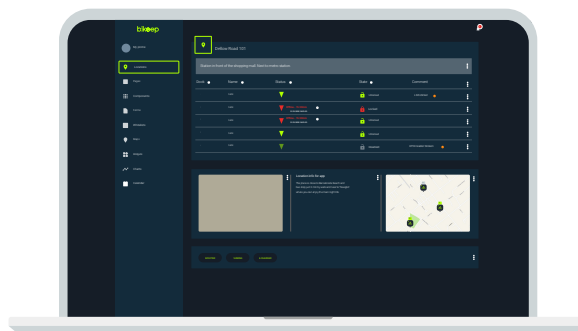

DERO
A PLAYCORE Company

Smart **Bike Locker**

Powered by **bikeep**

The Smart Bike Locker powered by Bikeep is about more than just security – it's a reflection of our dedication to a smarter, more connected future. With easy smartphone access for users and a robust console for administrators, our app-operated locker does away with lost keys and passcodes to create a seamless, intuitive bike parking experience. Add optional charging ports to let e-bike riders begin every trip with full power.

Easy access through the Bikeeep smartphone app

Smartphone Access for Cyclists

The app enables cyclists to join and use the full potential of the integrated network. Cyclists can conveniently plan commutes and reserve their parking spots ahead of time. Through the easy-to-use Bikeeep app, responsive customer support is at the cyclists' fingertips.

Advanced Console for Admins

Bikeeep's Console gathers real-time and statistical information about locations, parking usage, and cyclists. It allows you (the operator) to remotely manage access, including lock/unlock, payment options, and surveillance.