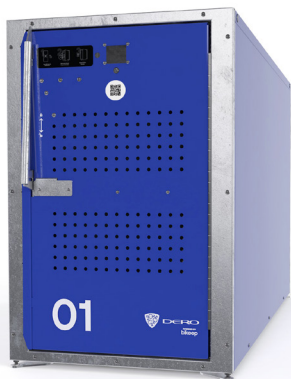

DERO
A PLAYCORE Company

Smart **Bike Locker**

Powered by **bikeep**

The Smart Bike Locker powered by Bikeep is about more than just security – it's a reflection of our dedication to a smarter, more connected future. With easy smartphone access for users and a robust console for administrators, our app-operated locker does away with lost keys and passcodes to create a seamless, intuitive bike parking experience. Add optional charging ports to let e-bike riders begin every trip with full power.