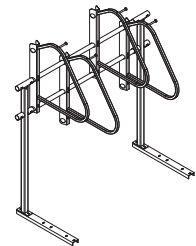

MOUNT OPTIONS

Floor