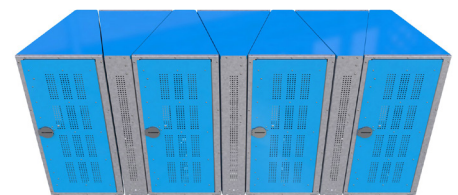

Arranged in a double-sided row