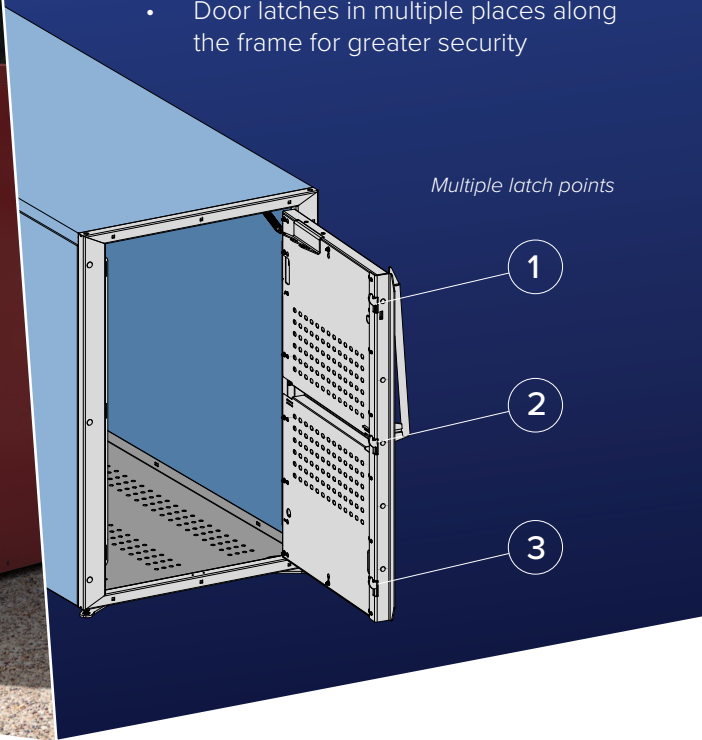

## **Bike Locker** Double (D2)

Dero's Bike Locker Double (D2) provides security, space-efficiency, and accessibility. The locker's doors boast multiple latching points along the frame and a tamper-resistant and ADA compatible handle, so bikes will stay secure in the sturdy, all-steel enclosure. Each locker accommodates two bikes separated by a steel divider.

# Bike Locker Double (D2)

## FEATURES

- ADA compliant handle
- Option to add e-bike charging outlets
- Door latches in multiple places along the frame for greater security