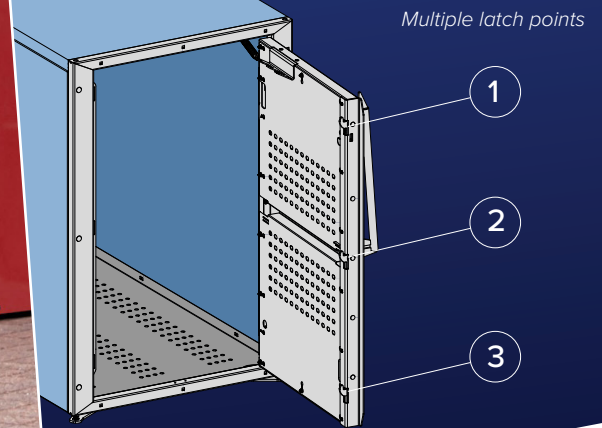

DERO
A PLAYCORE Company

Bike Locker Single (D1)

This all-metal bike locker is a perfect option for long-term bike parking applications, where greater security and protection from the elements is needed. The Bike Locker Single D1 features sturdy, steel construction and a tamper-resistant and ADA compliant handle.

Bike Locker Single (D1)

FEATURES

- ADA compliant handle
- Option to add e-bike charging outlets
- Door latches in multiple places along the frame for greater security

FINISH OPTIONS

Powder Coat

LOCKING OPTIONS

Key

Padlock