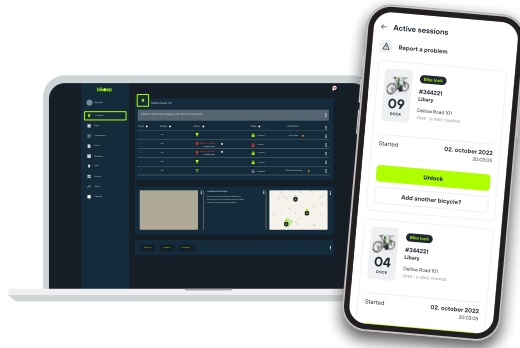

## Smart Bike Parking Stations

by **bikeep**

Bikeep's smart bike parking stations provide the most advanced, high-security network of parking for private bikes. The stations can be operated via smartphone app or swipe card and boast multiple layers of security to keep bikes safe. Charging docks contain a self-locking compartment with an outlet to securely charge an e-bike.

## Powerful apps for end-users and admins

**Bikeep's mobile app** enables users to interact with the parking network throughout the city. End-users can **plan their commutes** ahead of time, access the parking stations at their destination and **get fast support** if needed.

**Bikeep's Console** gathers real-time and **statistical information** about locations, parking usage, and cyclists. It allows system operators to **remotely manage access**, including lock/unlock, payment options, and surveillance.