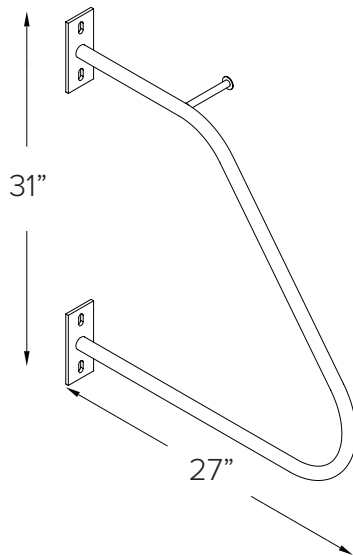

ULTRA SPACE SAVER SINGLE

Submittal Sheet

CAPACITY 1 Bike

MATERIALS Body is 1" OD 11 gauge tube with 1/2" steel round bar hanger. Mounting flanges are 1/4" plate.

FINISHES Black powder coat
Hanger arm is rubber coated

MOUNT OPTIONS **Wall Mount**
Wall mount has two 2.5" x 6" foot plates set 25" apart (centerline to centerline) with 4 fasteners. Can be set into concrete block, solid concrete, bricks, wood studs and other base materials .